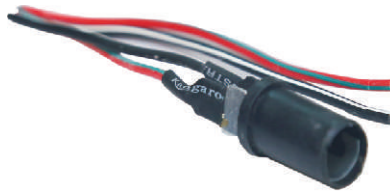

D-172-A

METER HOLDER TD / TM
N/M PATTI TYPE BRASS

D-173

METER HOLDER TD
PVC BRASS (CLIP TYPE)

D-174

METER HOLDER TD
PVC (WITH WIRE)

D-175

T-10 BULB HOLDER
WITH WIRE