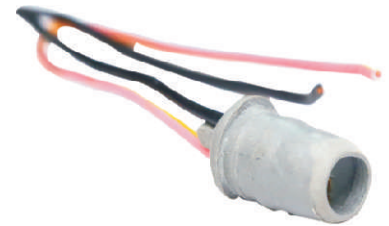

D-172-A

METER HOLDER TD / TM
N/M PATTI TYPE BRASS

D-173

METER HOLDER TD
PVC BRASS (CLIP TYPE)

D-174

METER HOLDER TD
PVC (WITH WIRE)

D-175

T-10 BULB HOLDER
WITH WIRE