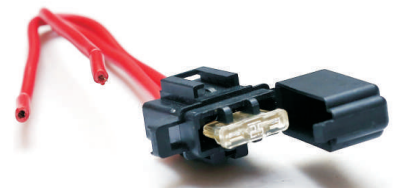

FUSE BOX
APE (3 WHEELER)

G-213

FUSE BOX FARMTRAC 45
TRACTOR WITH COUPLER

G-214

FUSE BOX TATA ACE

G-223

FEMALE FUSE HOLDER
8 MM WIRE

G-229