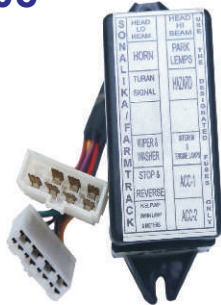

SINGLE FUSE HOLDER
5 MM WIRE CERAMIC

G-203

SINGLE FUSE HOLDER
5 MM (FINOLEX WIRE)

G-204

SINGLE FUSE HOLDER
8 MM WIRE (DLX.)

G-208

FUSE BOX
SONALIKA / FARMTRAC

G-211

FUSE BOX
APE (3 WHEELER)

G-213

FUSE BOX FARMTRAC 45
TRACTOR WITH COUPLER

G-214

FUSE BOX TATA ACE

G-223

FEMALE FUSE HOLDER
8 MM WIRE

G-229